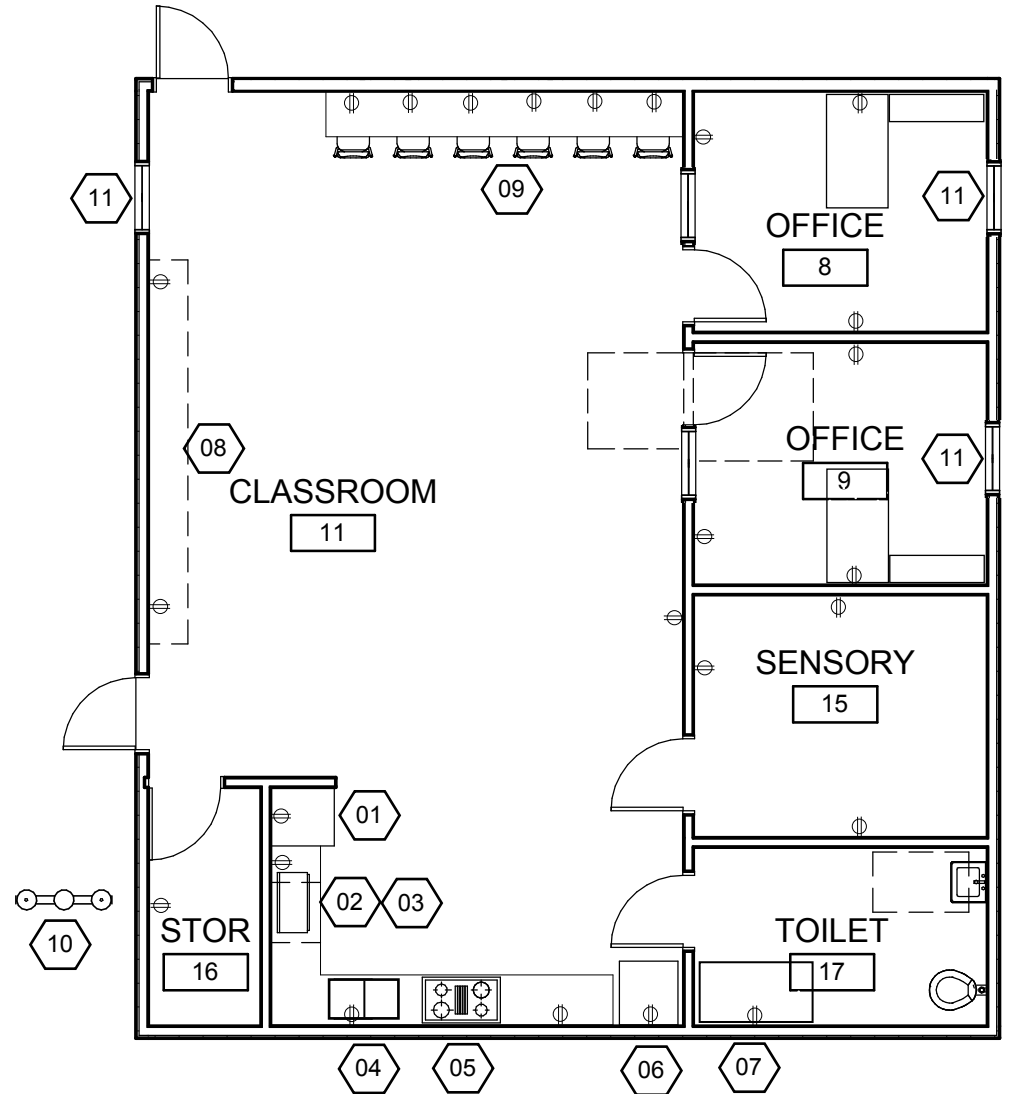

- 01 - Refrigerator GE OFOI
- 02 - Counter top Microwave Oven
- 03 - Dishwasher GE OFOI
- 04 - Stainless Steel Double sink, single lever faucet and garbage disposal
- 05 - Electric oven and stove top OFOI
- 06 - Stacking washer / Electric dryer unit.
- 07 - 30"x48" changing table
- 08 - 16' wall mounted white board with pen and map rails
- 09 - 24" deep counter top with wall mounted wire mold power and data for (6) computer stations.
- 10 - OFCI pedestal drinking fountain with bottle filler
- 11 - Window