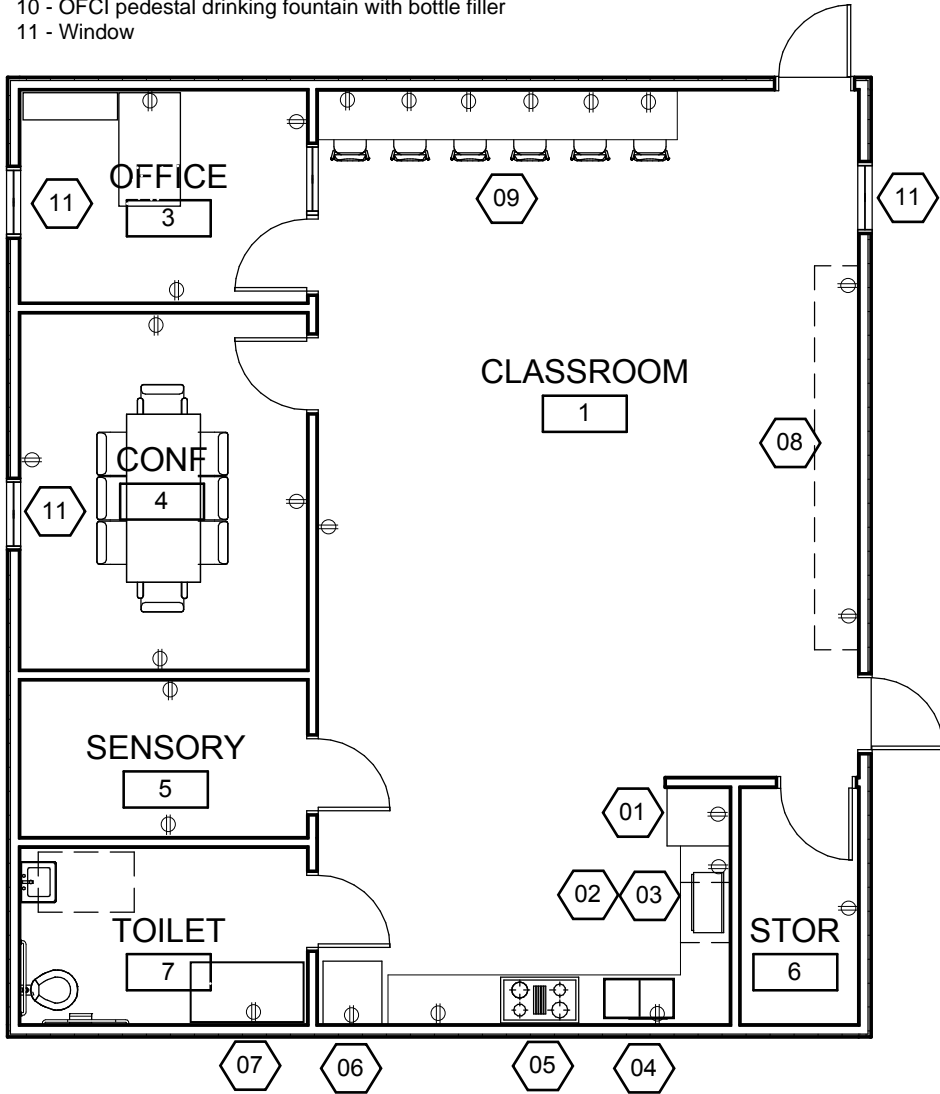

- 01 - Refrigerator GE OFOI
- 02 - Counter top Microwave Oven
- 03 - Dishwasher GE OFOI
- 04 - Stainless Steel Double sink, single lever faucet and garbage disposal
- 05 - Electric oven and stove top OFOI
- 06 - Stacking washer / Electric dryer unit.
- 07 - 30"x48" changing table
- 08 - 16' wall mounted white board with pen and map rails
- 09 - 24" deep counter top with wall mounted wire mold power and data for (6) computer stations.
- 10 - OFCI pedestal drinking fountain with bottle filler
- 11 - Window