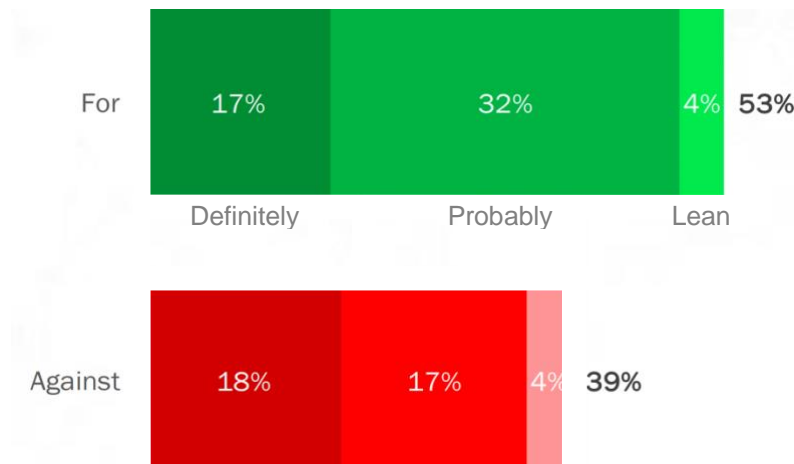

Polling Suggests Strong Voter Support for Reforming Trash Collection in San Diego

Public Dynamics & WPA Intelligence conducted a survey of likely voters in the November 2022 election from March 22-27, commissioned by the San Diego Municipal Employees Association. Respondents were asked about a measure being considered for the November ballot. The question reads:

There will be an initiative on the San Diego ballot, known as Measure C, that says: Shall San Diego municipal code be amended to ensure equal refuse collection services for all San Diego residents; allow the City to impose necessary fees to fund the collection, transportation, and disposal of residential refuse, including fees for such services provided to short term vacation rentals, accessory dwelling units, and mini dorms; and require the City to provide free containers for curbside pickup? Would you say you would vote [rotate] for or against [end rotate] Measure C?

Finding 1:

Voters approve of the measure by a 14-point margin. No information or messaging was provided to respondents other than the summary text of the measure.

Interestingly, there is no significant difference in support between northern and southern neighborhoods. The northern council districts 1, 2, 5, 6 and 7 have a combined support of level of 50% Yes and 43% No. These results indicate that the measure enjoys broad support among residents of different housing types, including single family home owners.